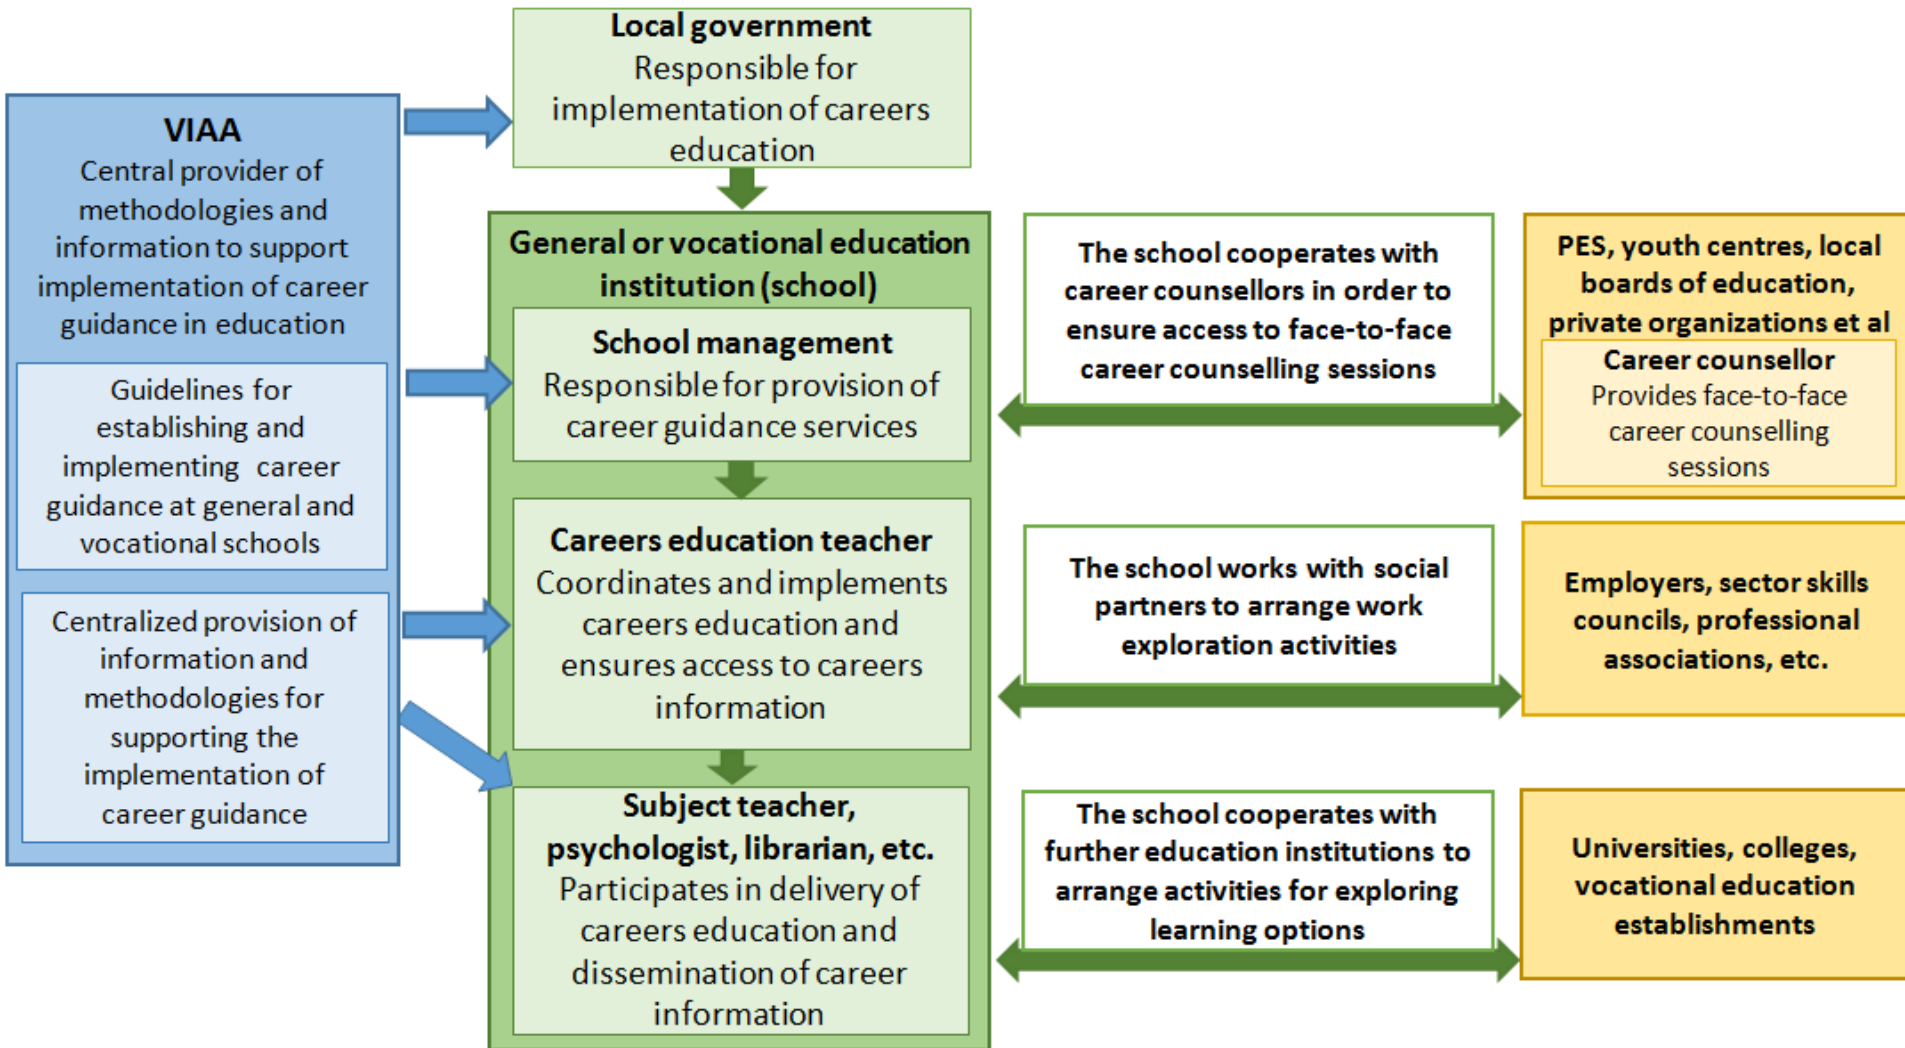

Key topics discussed in the National Forum

Main contributions: proposals for policy documents

Lessons learned

From cooperation, communication, coordination to more proactive forum

Planning: clearly defined objectives, tasks, procedures

Representation of key stakeholders – stability and alternates

Efficacy: building capacity to influence the activities within stakeholder organizations

Platform for learning about/from best practices

Opportunities

Challenges

Career guidance in education sector (stakeholder areas of responsibility and cooperation)

**Keep in
touch and
see you
maybe in
Riga!**

Ministry of Welfare
Republic of Latvia

Ministry of
Education and Science
Republic of Latvia