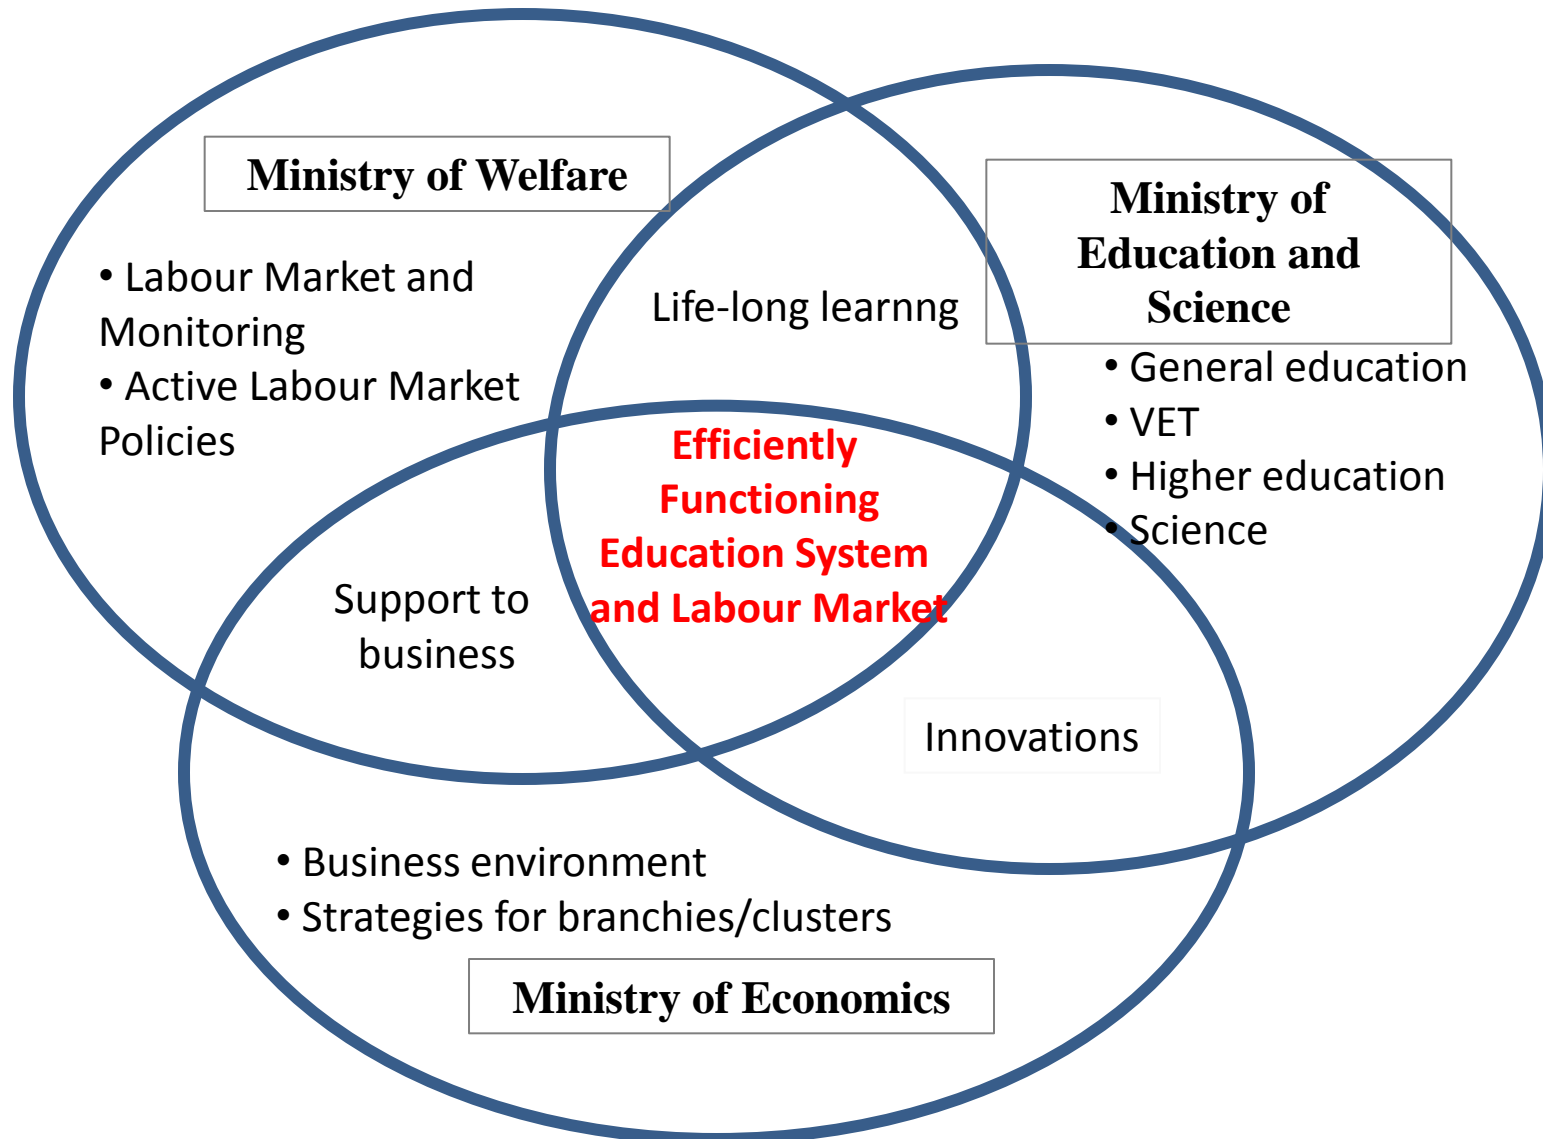

Ministry of Welfare
Republic of Latvia

Ministry of
Education and Science
Republic of Latvia

Co-operation and co-ordination as an important success factor in development of the national forum and national strategies for LLG policy in Latvia

19th Plenary Meeting of ELGPN in Jyväskylä, 24/11/2015

The context... so many policies, so many actors

Better coordination between three key areas for better results – necessity to act

How to accomodate interests of all stakeholders and influenced groups?

Key topics discussed in the National Forum

Main contributions: proposals for policy documents

Lessons learned

From cooperation, communication, coordination to more proactive forum

Planning: clearly defined objectives, tasks, procedures

Representation of key stakeholders – stability and alternates

Efficacy: building capacity to influence the activities within stakeholder organizations

Platform for learning about/from best practices

Opportunities