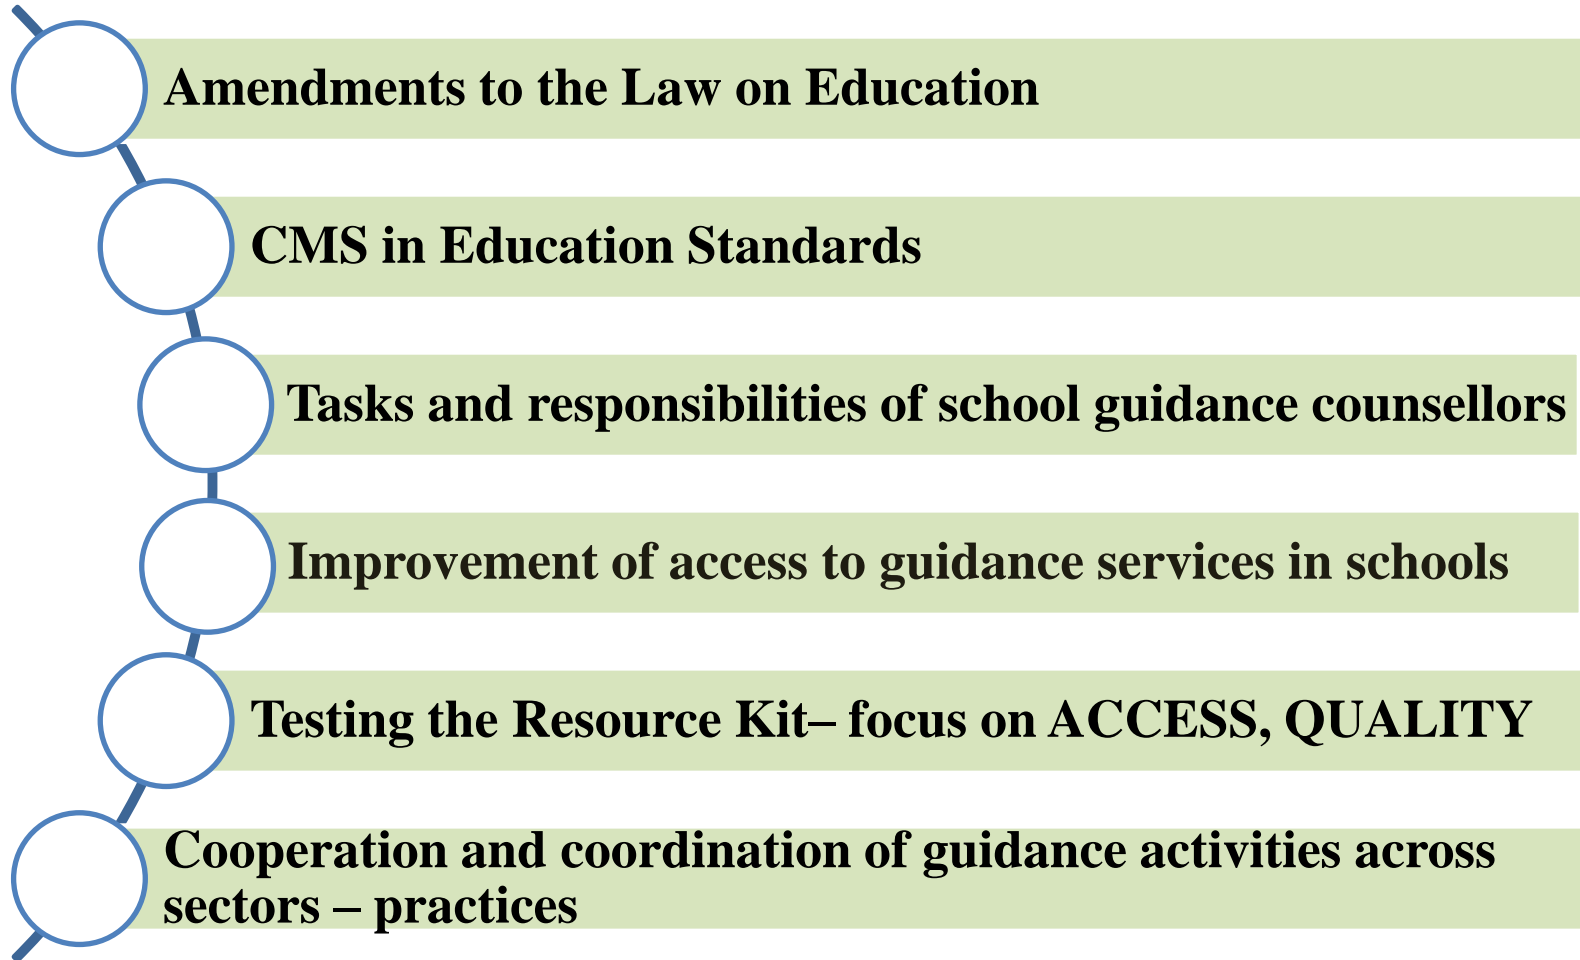

Lifelong Guidance System in Latvia

National Forum of LLG

The Ministry of Welfare

The Ministry of Education and Science

The Ministry of Economics

COORDINATION
POLICY MAKING

The State
Employment
Agency

The Social
Integration
State
Agency

The State
Education
Development
Agency

The State
Education
Quality
Service

Labour
market
forecasting

COMMUNICATION
IMPLEMENTATION

Education institutions
Employers
Sectorial expert councils (*NEP*)

COOPERATION
IMPLEMENTATION

Main functions of the National Forum

- 
- Bring together all stakeholders – advisory forum**
 - Improve the quality of LLG services**
 - Ongoing assessment of LLG services**
 - Development of proposals**
 - Exchange of information**
 - Exchange of good practices**

Key topics discussed in the National Forum

Main contributions: proposals for policy documents

Lessons learned

From cooperation, communication, coordination to more proactive forum

Planning: clearly defined objectives, tasks, procedures