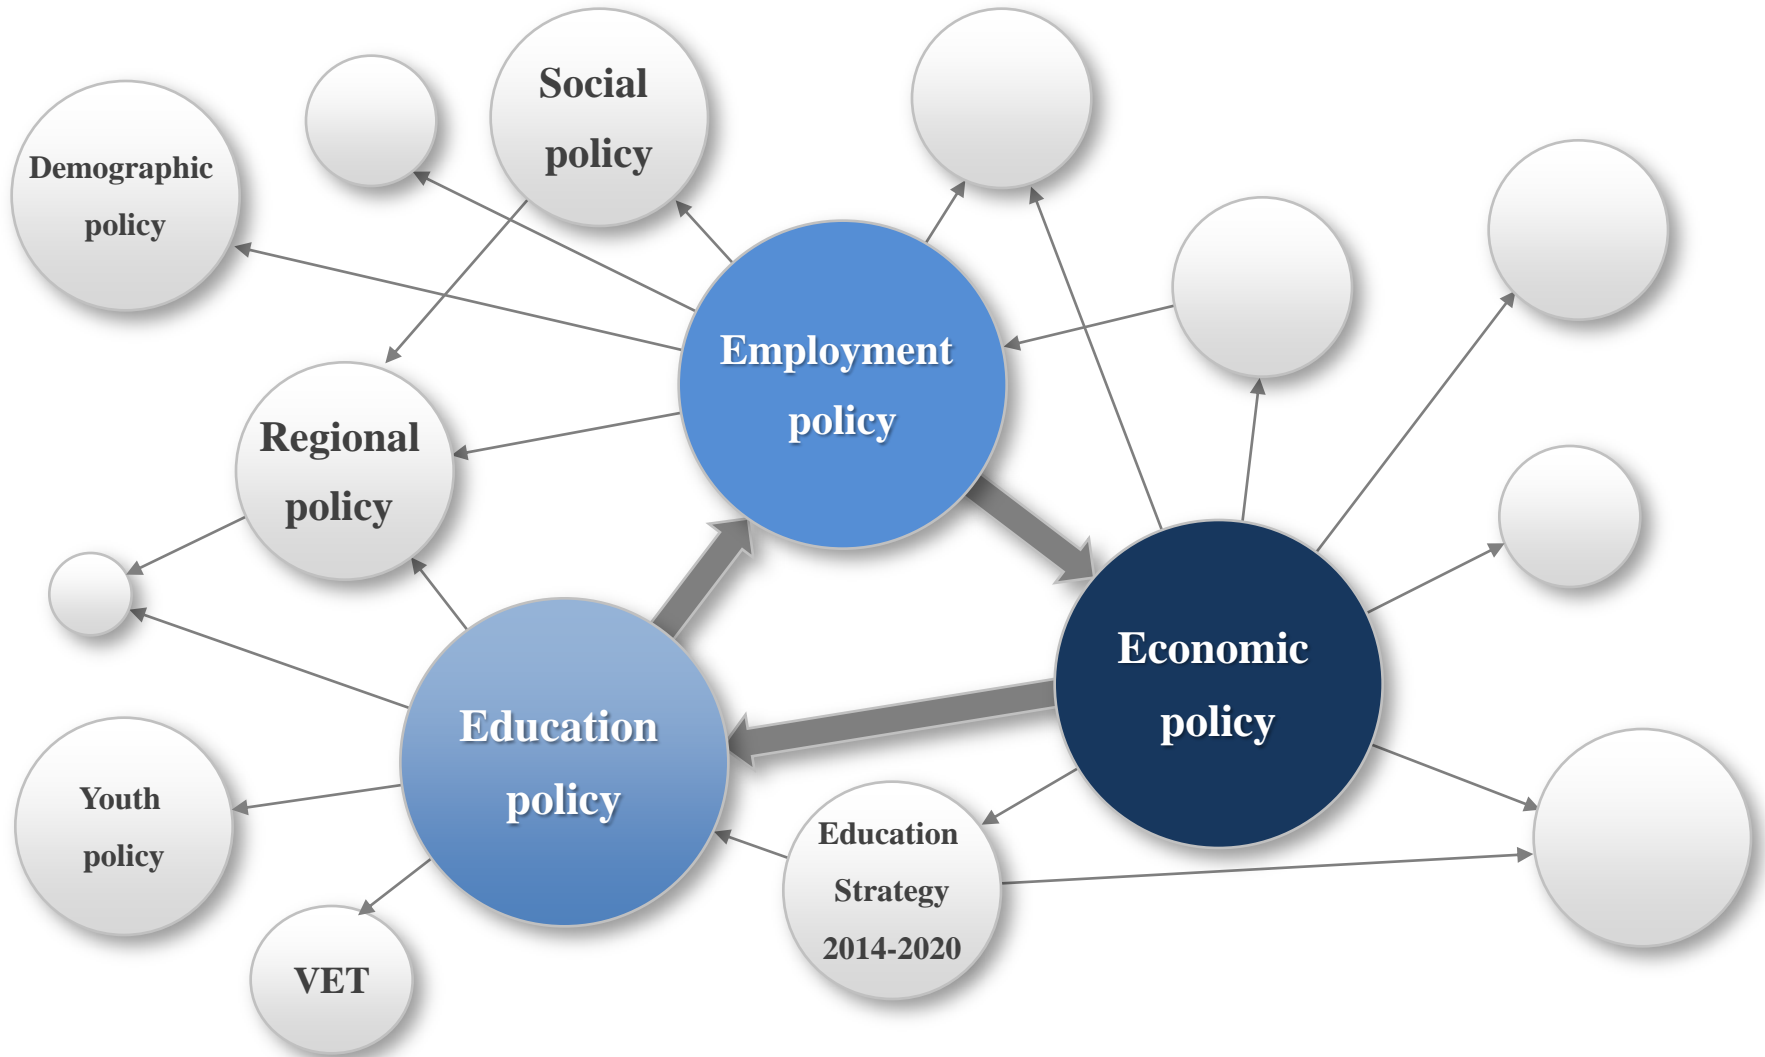

Ministry of Welfare
Republic of Latvia

Ministry of
Education and Science
Republic of Latvia

Co-operation and co-ordination as an important success factor in development of the national forum and national strategies for LLG policy in Latvia

19th Plenary Meeting of ELGPN in Jyväskylä, 24/11/2015

The context... so many policies, so many actors

Better coordination between three key areas for better results – necessity to act

How to accomodate interests of all stakeholders and influenced groups?

Main functions of the National Forum

- 
- Bring together all stakeholders – advisory forum**
 - Improve the quality of LLG services**
 - Ongoing assessment of LLG services**
 - Development of proposals**
 - Exchange of information**
 - Exchange of good practices**

Key topics discussed in the National Forum

Main contributions: proposals for policy documents

Lessons learned

From cooperation, communication, coordination to more proactive forum

Planning: clearly defined objectives, tasks, procedures