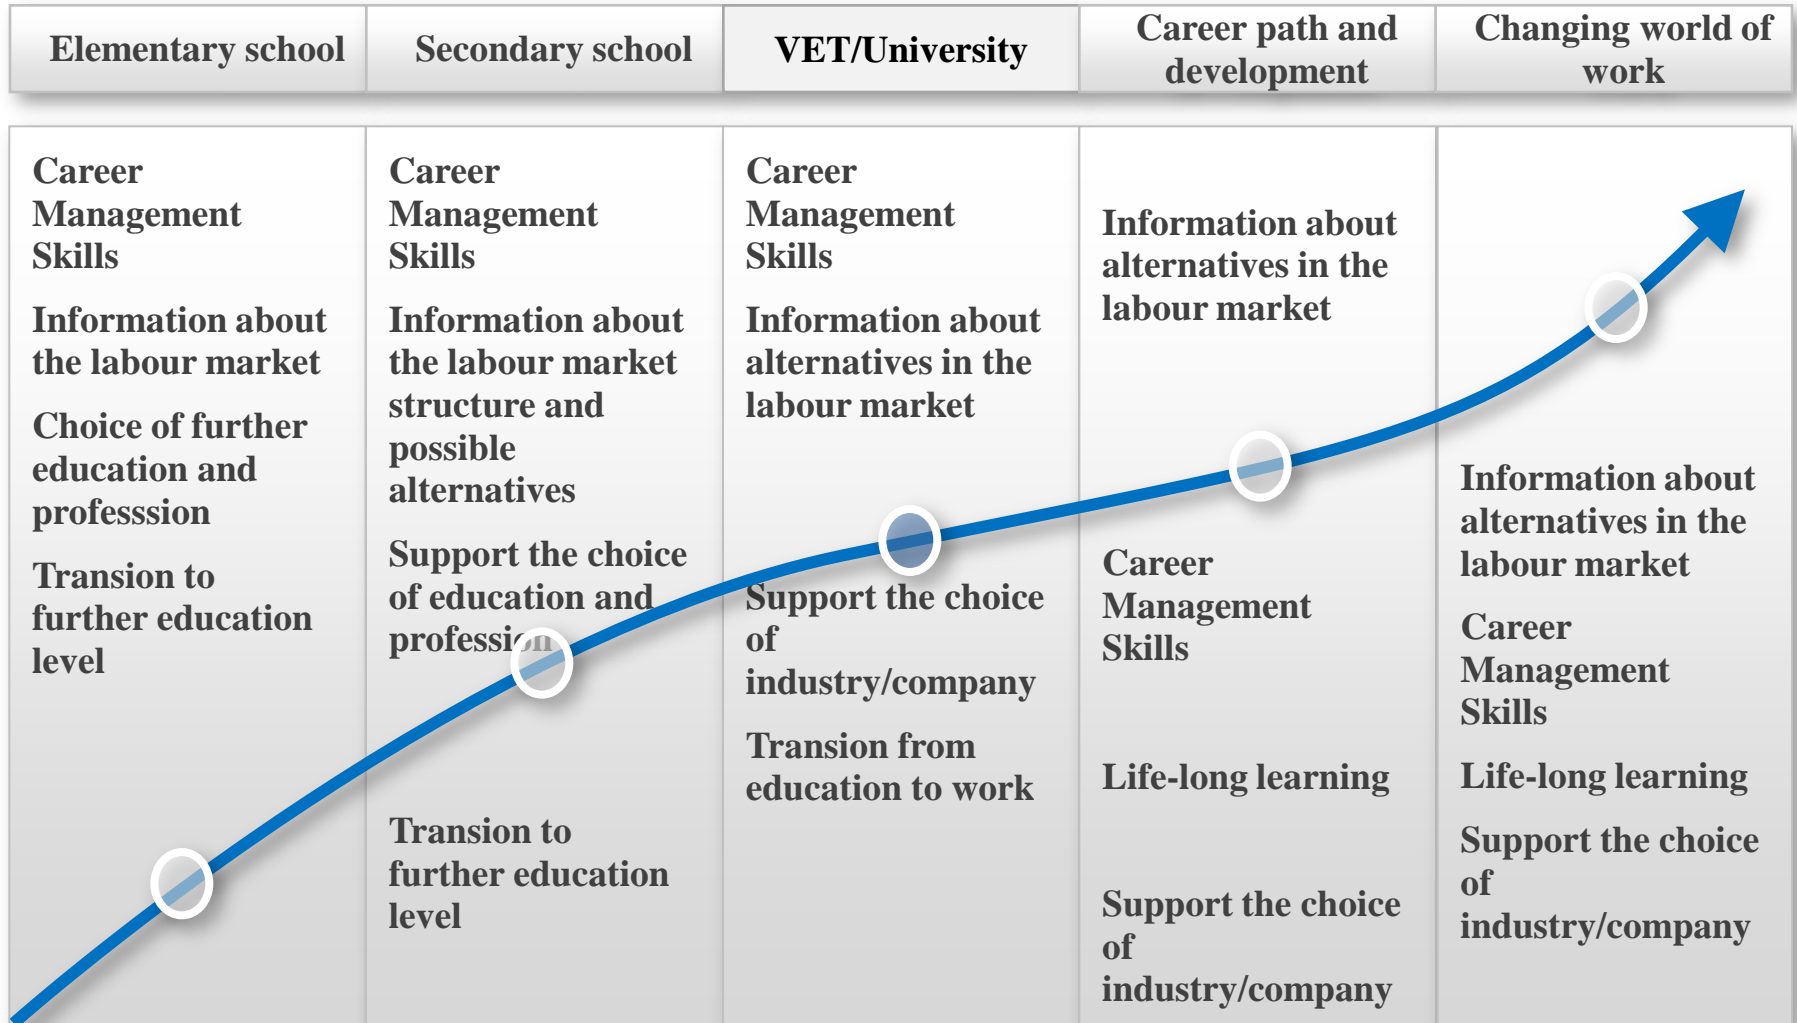

19th Plenary Meeting of ELGPN in Jyväskylä, 24/11/2015

The context... so many policies, so many actors

Better coordination between three key areas for better results – necessity to act

How to accomodate interests of all stakeholders and influenced groups?

Lifelong Guidance System in Latvia

National Forum of LLG

The Ministry of Welfare

The Ministry of Education and Science

The Ministry of Economics

COORDINATION
POLICY MAKING

The State
Employment
Agency

The Social
Integration
State
Agency