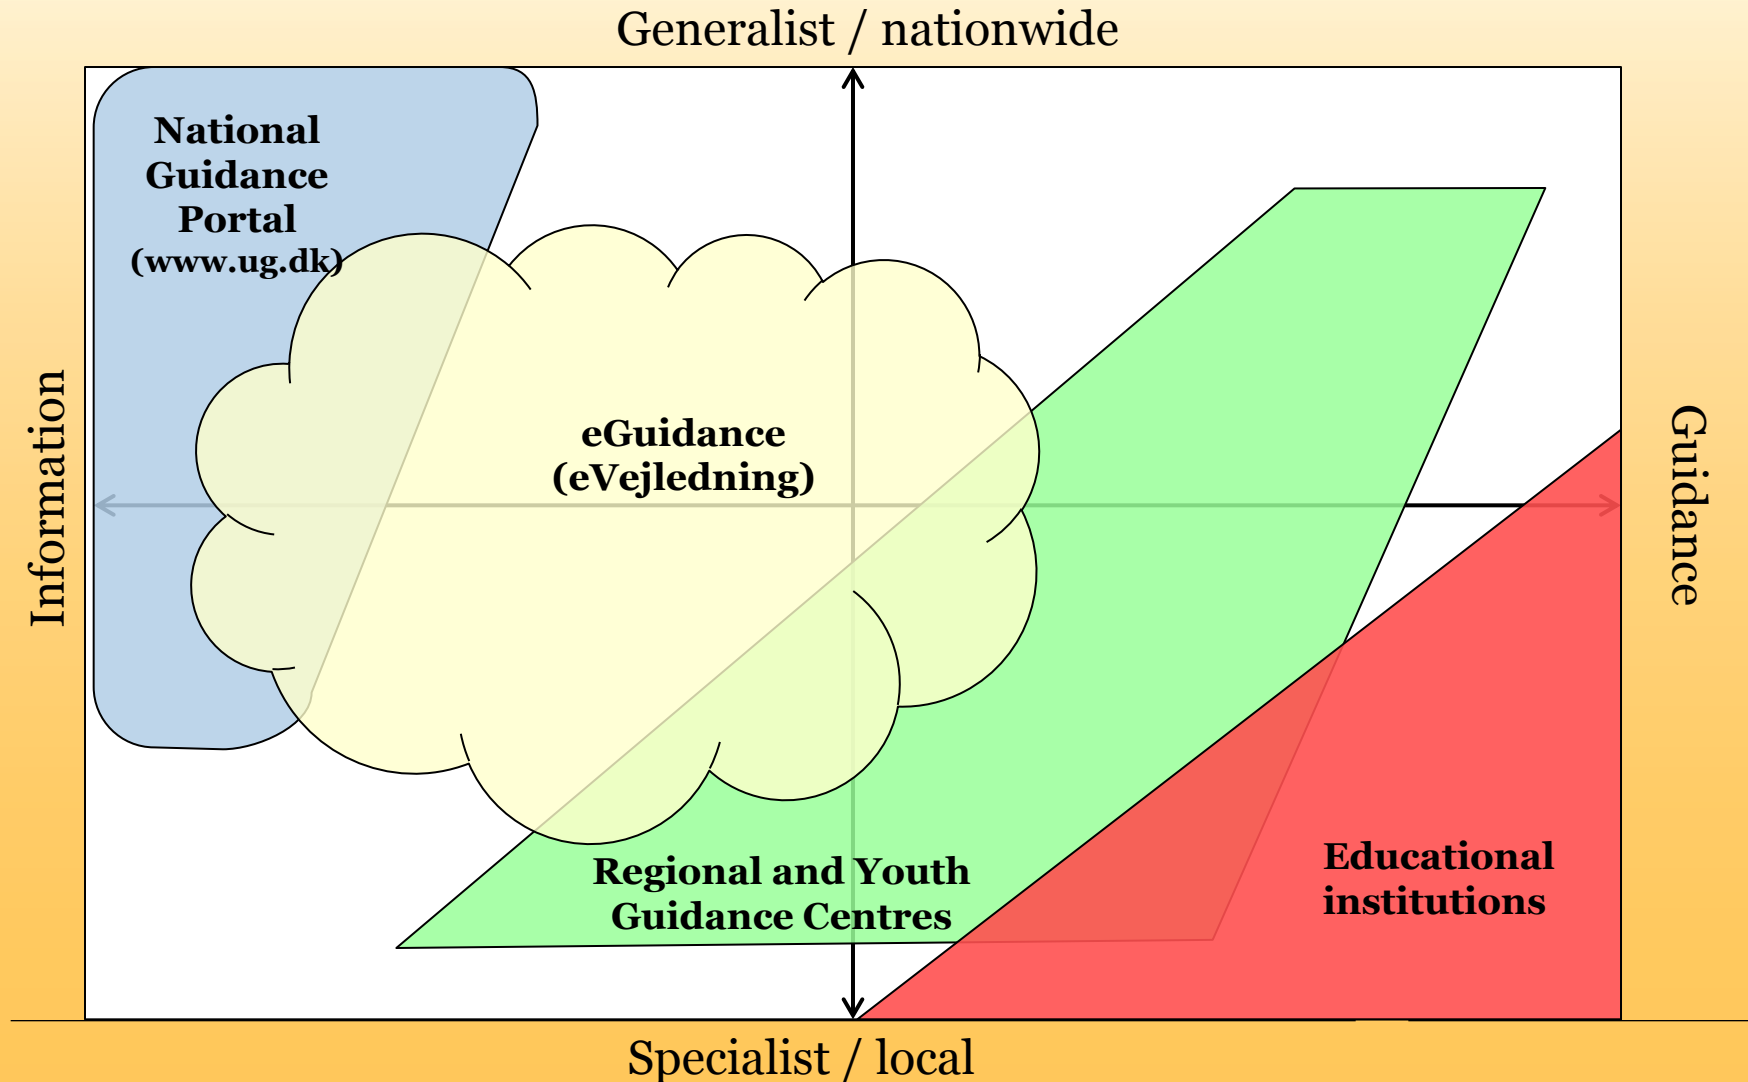

Guidance in the Danish educational sector

Guidance in the Danish educational sector

Danish Education System

Danish Education System

Regional
Guidance Centres
(Studievalg)

Youth Guidance
Centres (UU)

Adult education

Danish professional guidance system (PGS)

Generalist / nationwide

Danish professional guidance system (PGS)

Danish professional guidance system (PGS)

Danish professional guidance system (PGS)

Danish professional guidance system (PGS)