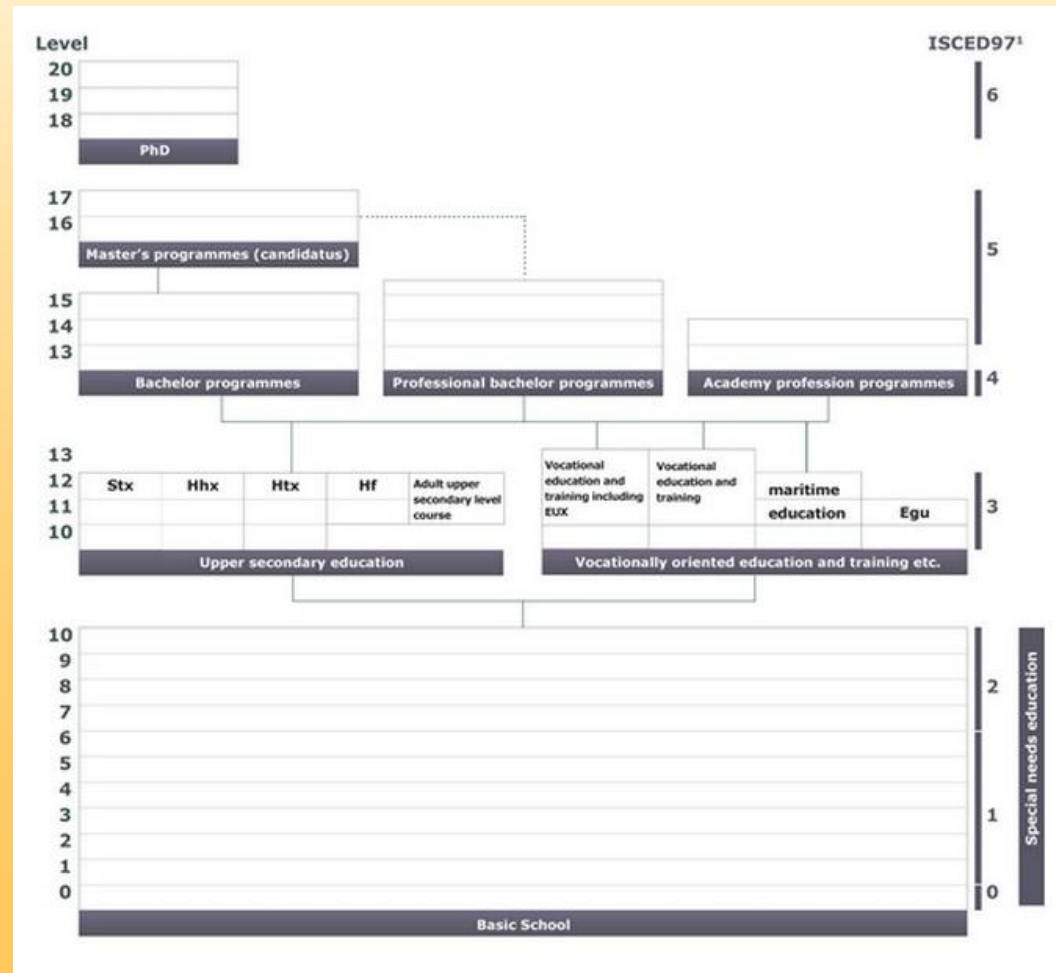

Guidance in the Danish educational sector

Guidance in the Danish educational sector

Danish Education System

Danish Education System

Regional
Guidance Centres
(Studievalg)

Youth Guidance
Centres (UU)

Adult education