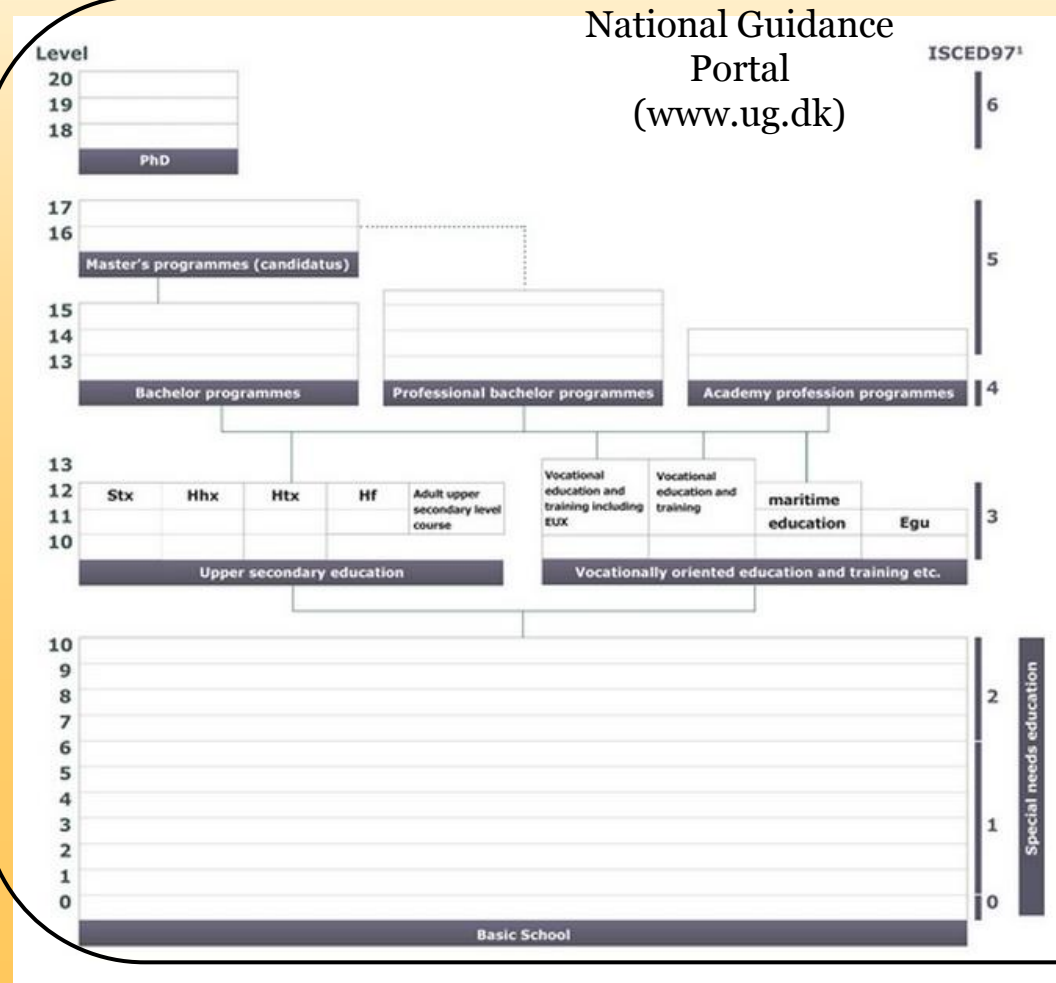

Guidance in the Danish educational sector

Guidance in the Danish educational sector

Danish Education System

Danish Education System

Regional
Guidance Centres
(Studievalg)

Youth Guidance
Centres (UU)

Adult education

Danish professional guidance system (PGS)

Generalist / nationwide

Danish professional guidance system (PGS)

Danish professional guidance system (PGS)

Danish professional guidance system (PGS)

Danish professional guidance system (PGS)