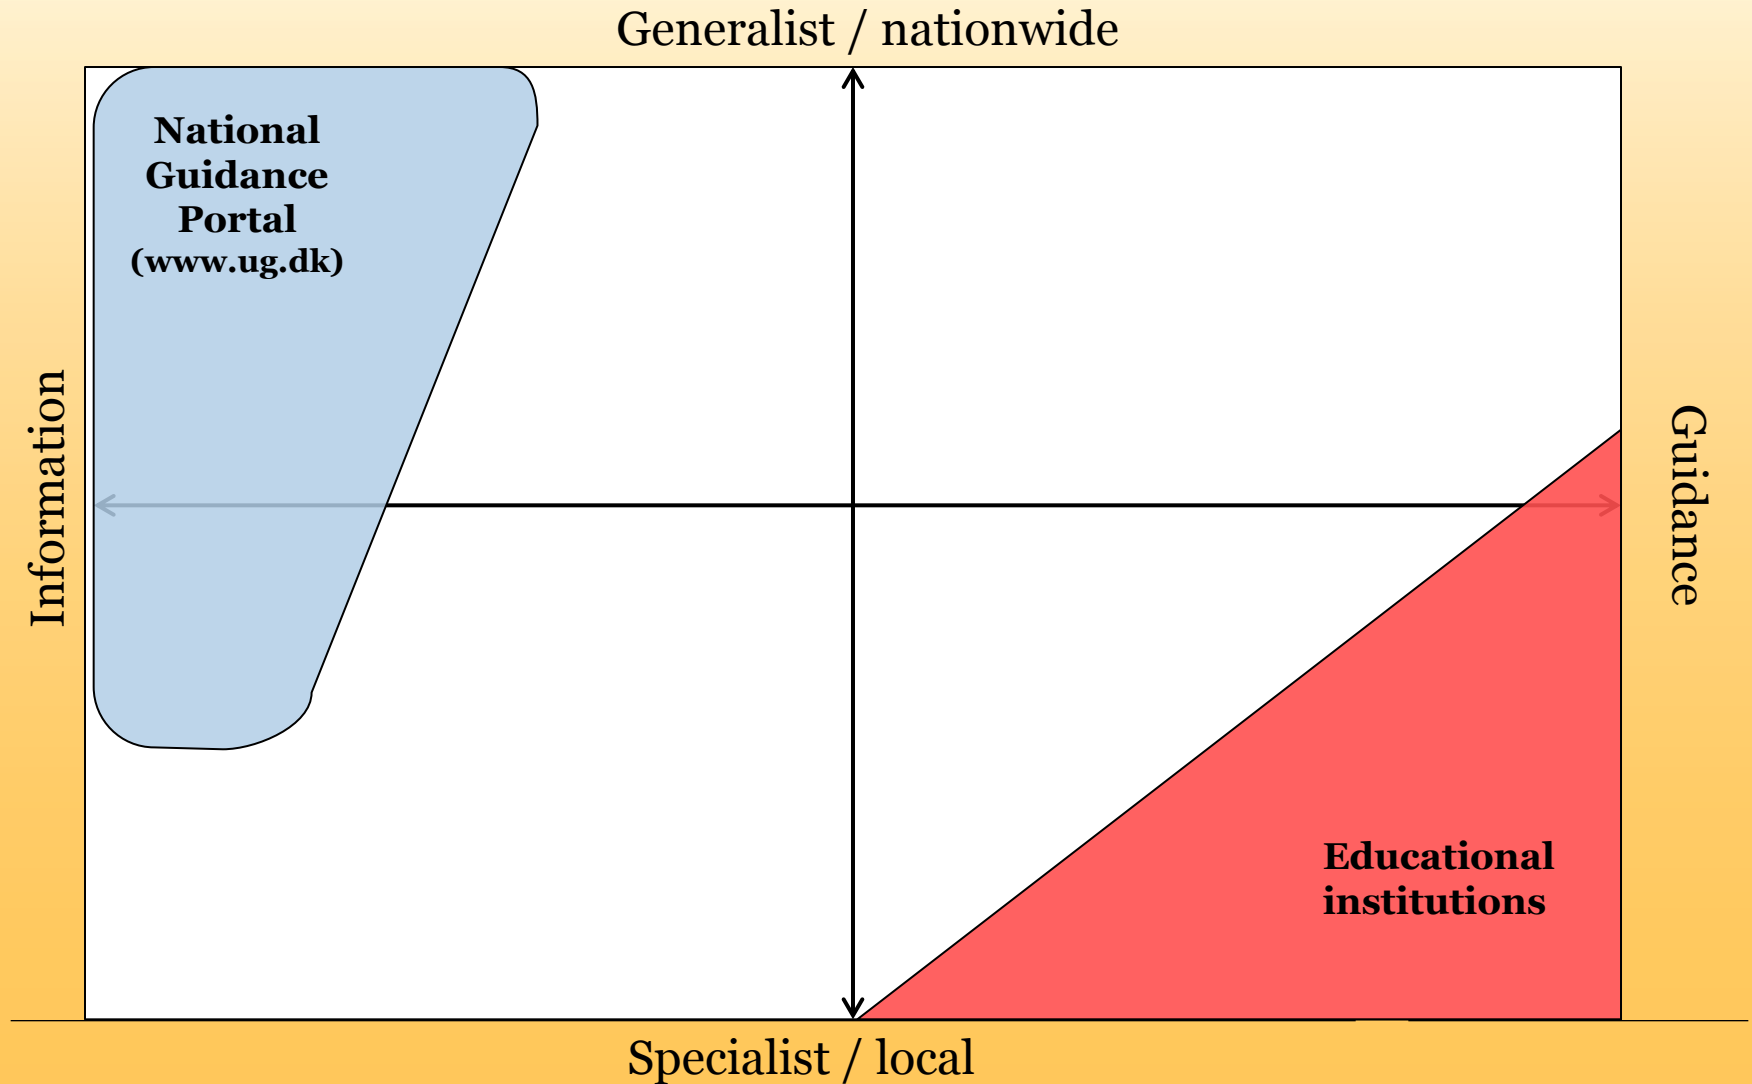

Guidance in the Danish educational sector

Guidance in the Danish educational sector

Danish Education System

Danish Education System

Regional
Guidance Centres
(Studievalg)

Youth Guidance
Centres (UU)

Adult education

Danish professional guidance system (PGS)

Generalist / nationwide

Danish professional guidance system (PGS)

Danish professional guidance system (PGS)

Danish professional guidance system (PGS)

Danish professional guidance system (PGS)